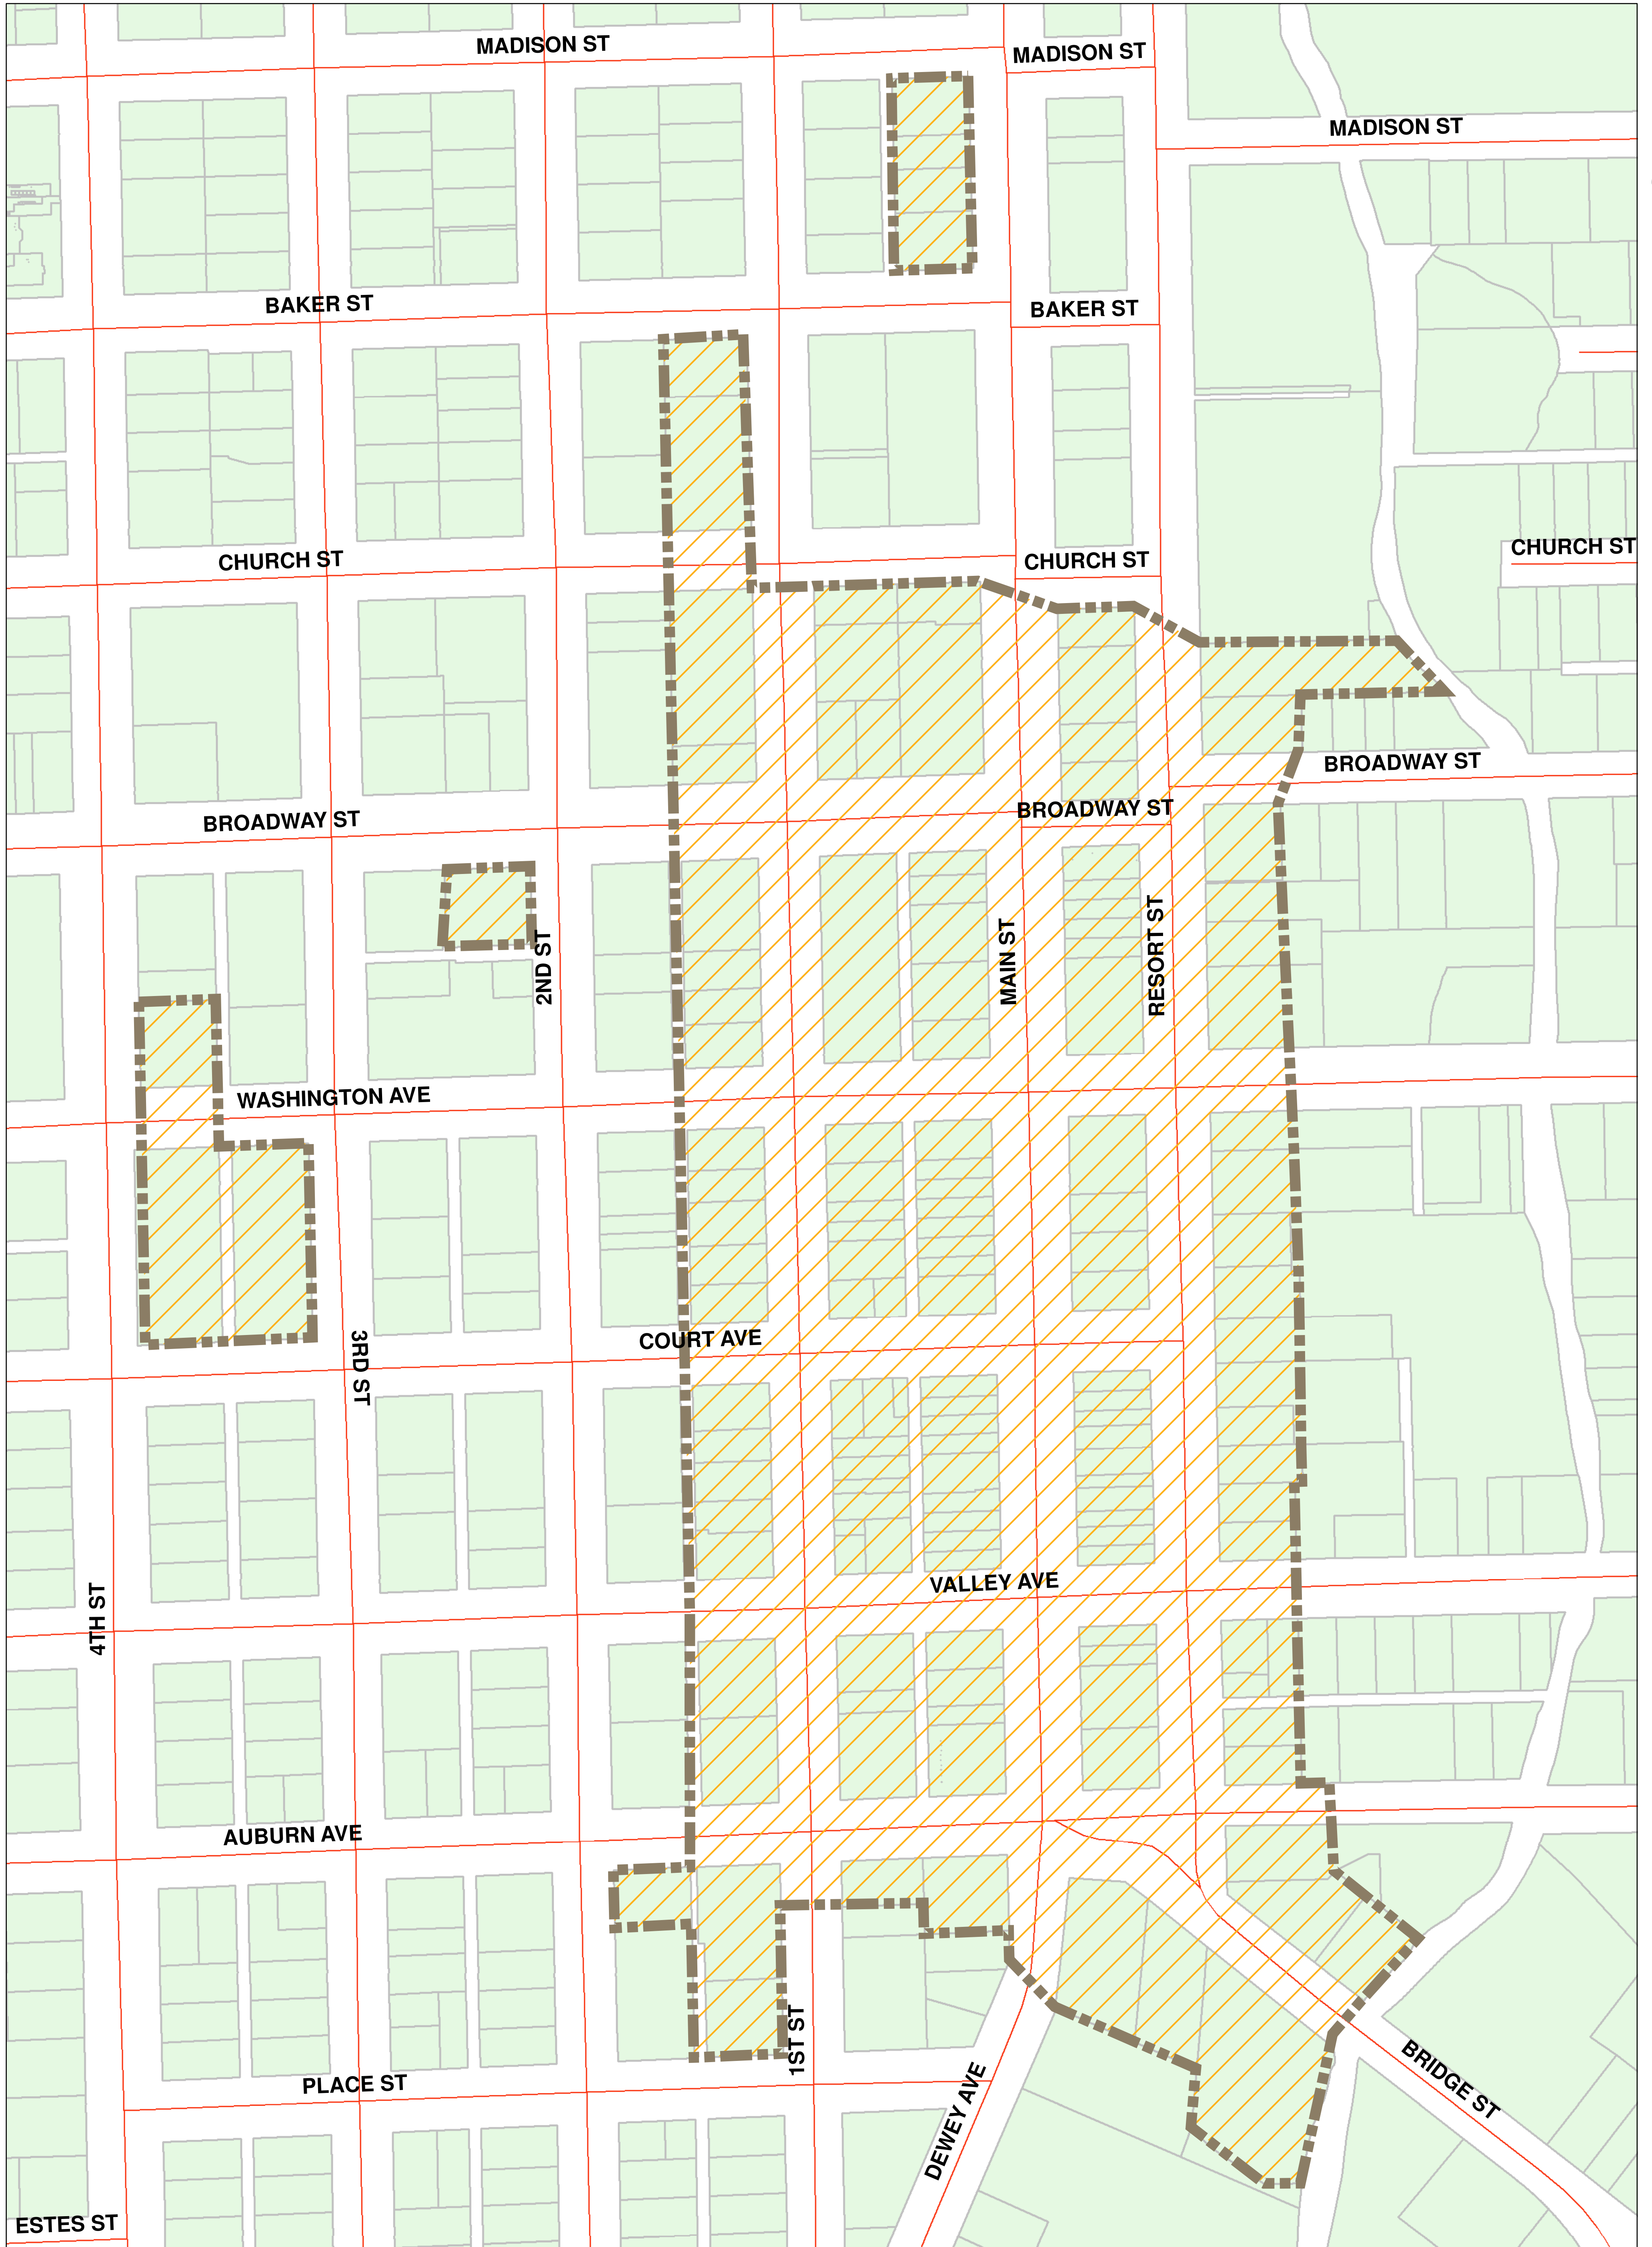

Baker City Historic District

Legend

-  Historic District
-  Tax Lots
-  STREETS

THIS MAP WAS PREPARED FOR
PLANNING PURPOSES ONLY

1 inch = 100 feet
for 24" x 36" size

Baker City Planning Department
1655 1st Street
P.O. Box 650
Baker City, OR 97814
(541) 524-2028