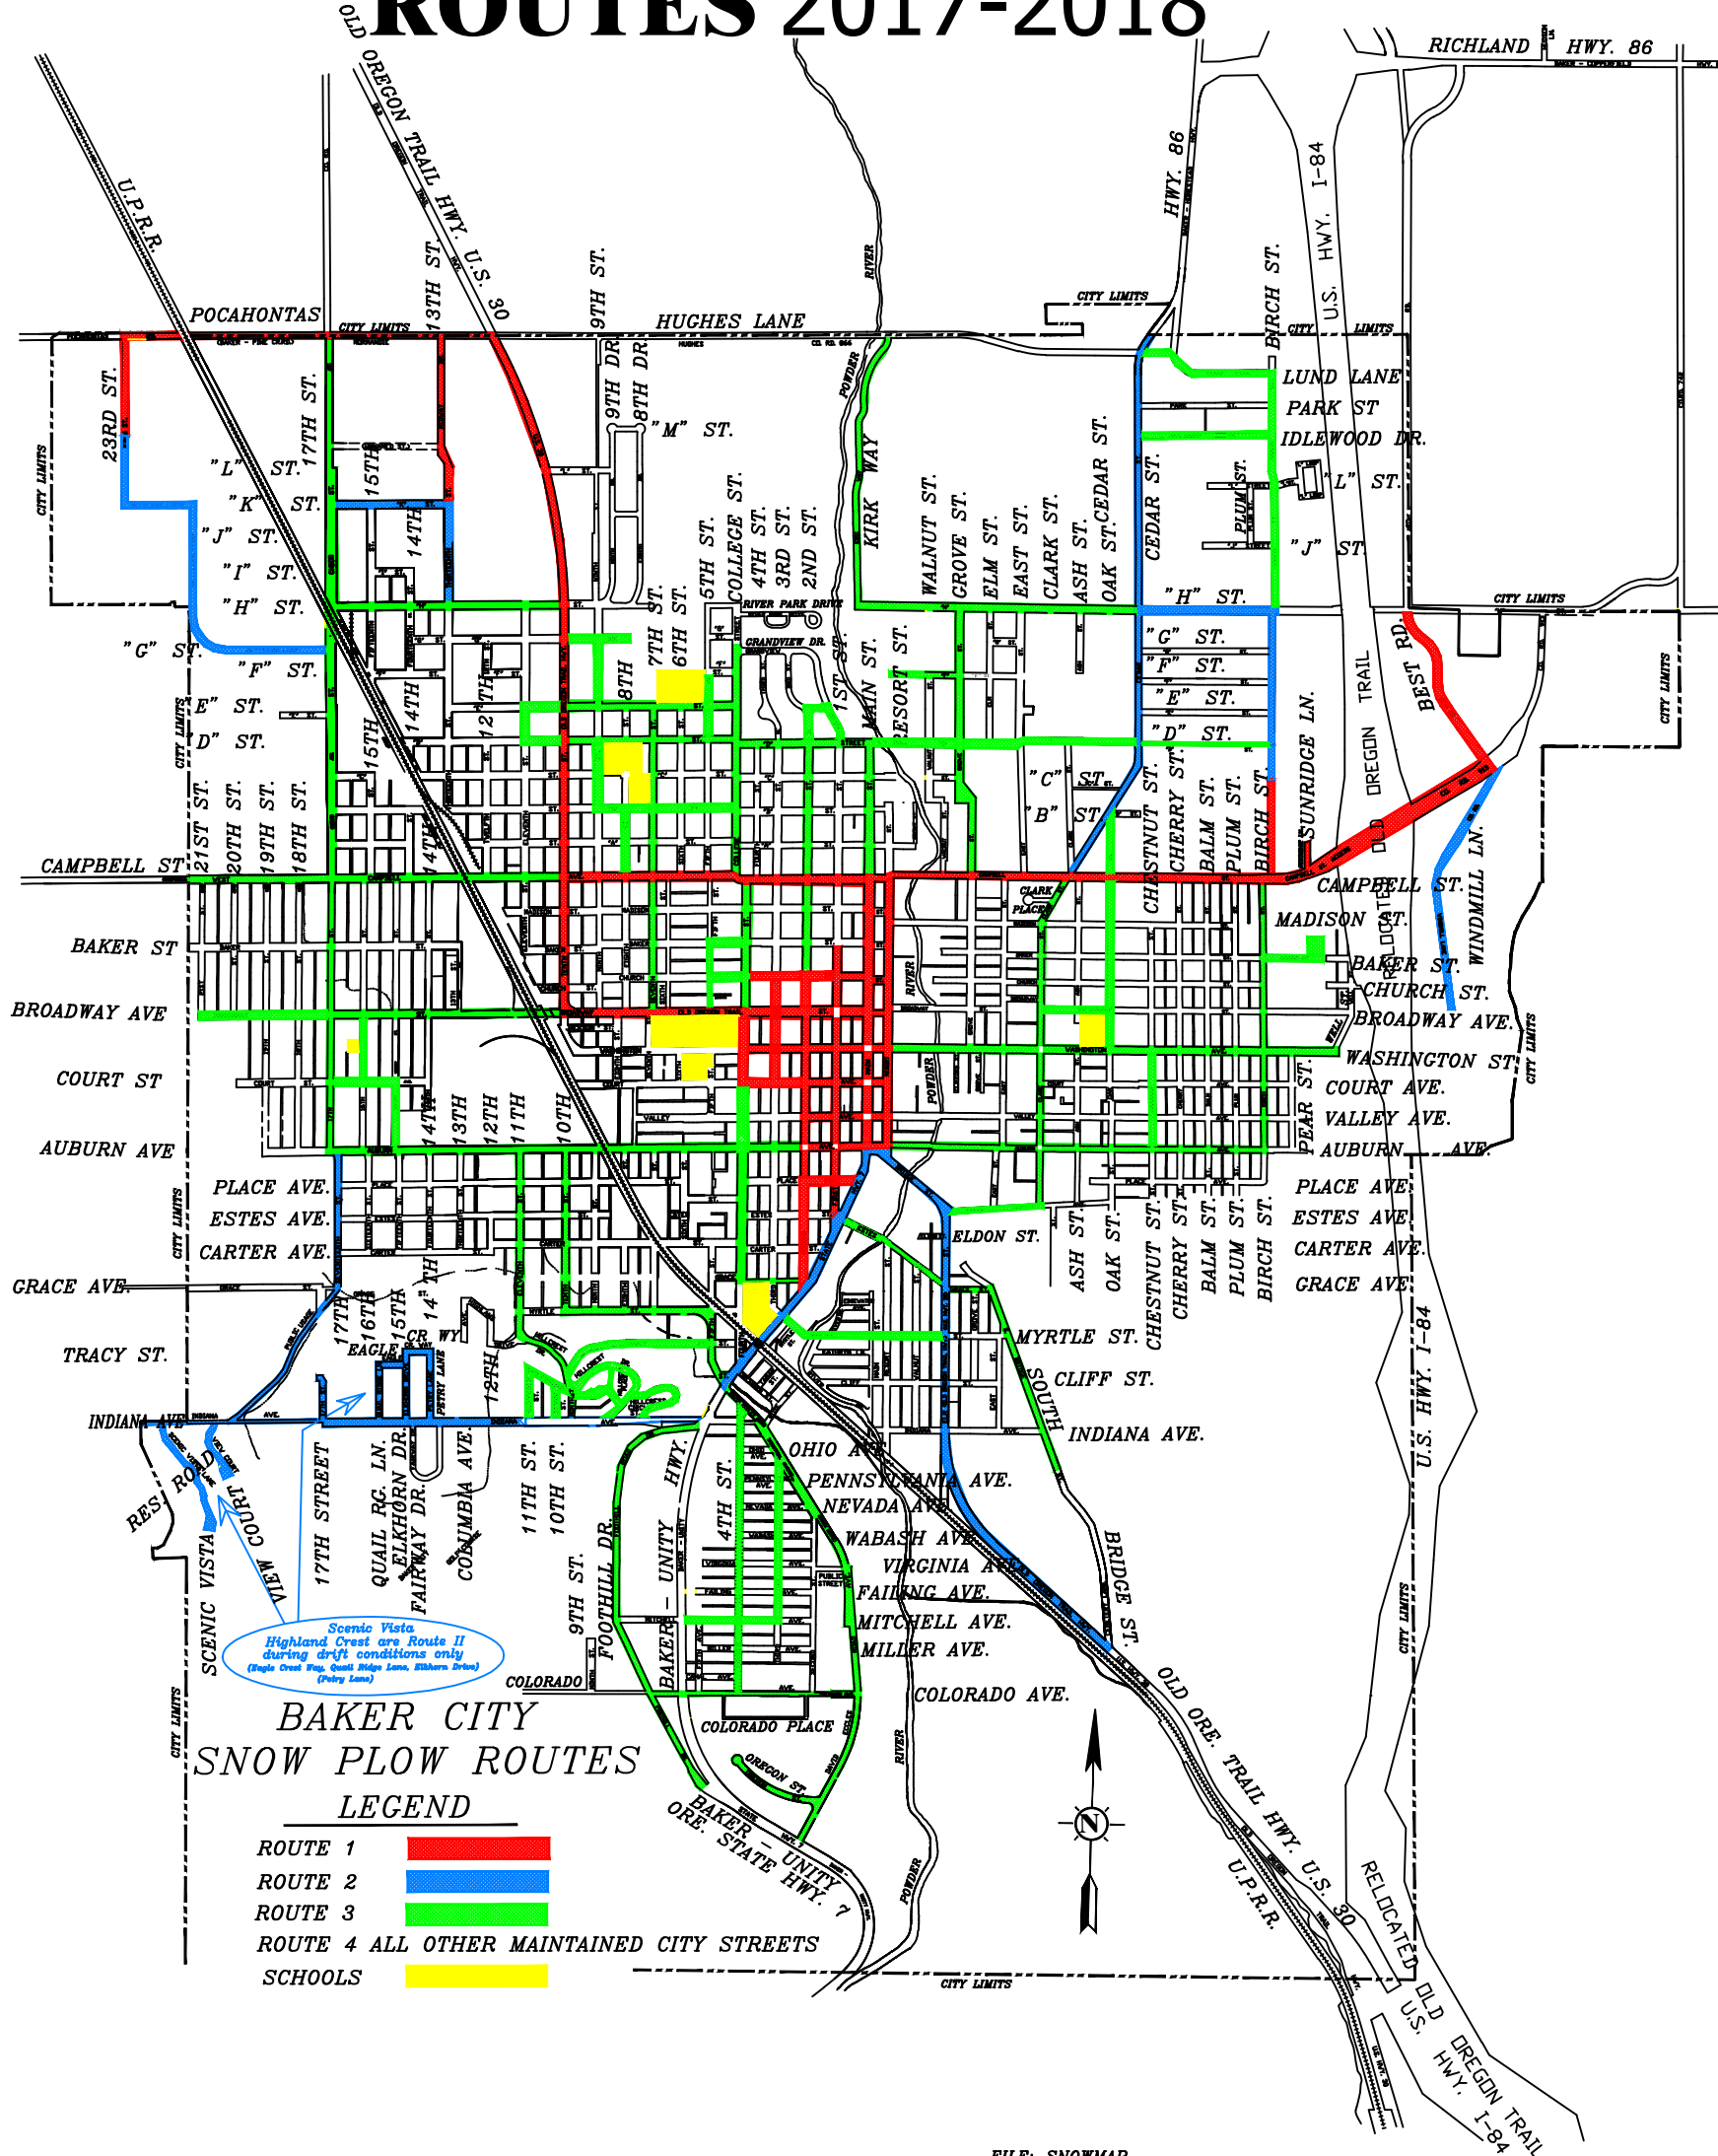

SNOW PLOW ROUTES 2017-2018

BAKER CITY SNOW PLOW ROUTES

LEGEND

- ROUTE 1
- ROUTE 2
- ROUTE 3
- ROUTE 4 ALL OTHER MAINTAINED CITY STREETS
- SCHOOLS